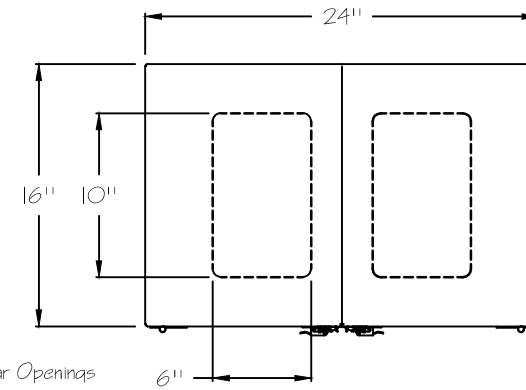

RF-R-0507

- approved
- approved as noted
- not approved revise as noted

Date 11/20/25

Scale N.T.S

Drafter MCO

ISO View

Top View

(2) Rectangular Openings for Trash & Recycling

Exploded ISO View

Side View

Front View

Open space front & back

Stainless Steel Hinges secured with Stainless Steel Hardware

Trash & Recycling Stickers, opposite sides of each other, approx 6" diameter (see sticker option sheet to specify design and color of stickers)