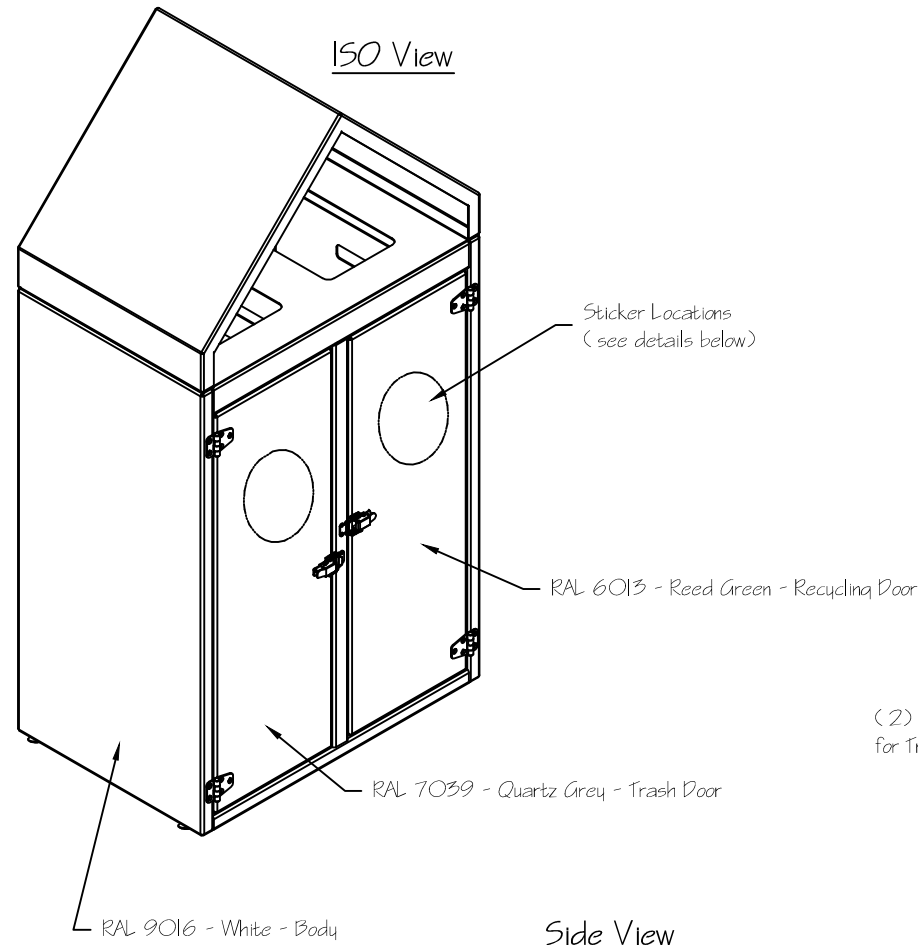

RF-R-0507

- approved
- approved as noted
- not approved revise as noted

Date 11/20/25

Scale N.T.S

Drafter MCO

ISO View

Top View

(2) Rectangular Openings for Trash & Recycling

Exploded ISO View

Side View

Front View

Open space front & back

Stainless Steel Hinges secured with Stainless Steel Hardware

Trash & Recycling Stickers, opposite sides of each other, approx 6" diameter (see sticker option sheet to specify design and color of stickers)

Stainless Steel Draw-Tight Latches

Nylon Adjustable feet for leveling, provided by RCLF

(2) light gauge fabricated metal liners provided by RCLF