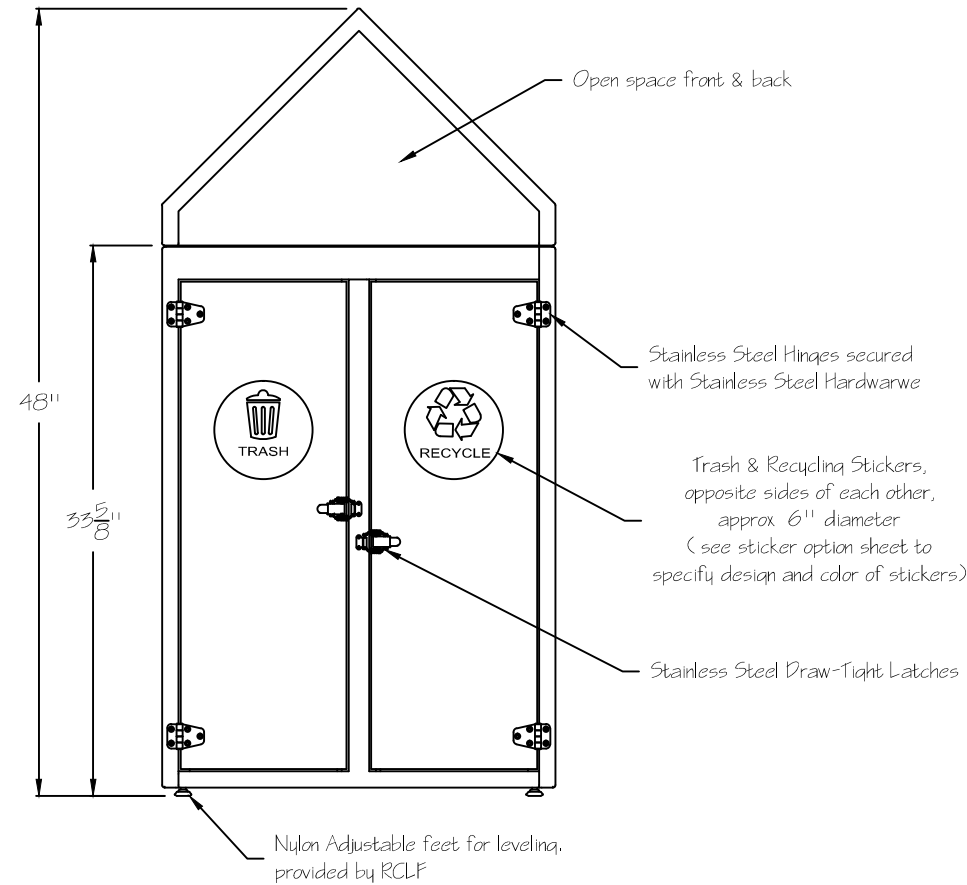

RF-R-0507

- approved
- approved as noted
- not approved revise as noted

Date 11/20/25

Scale N.T.S

Drafter MCO

ISO View

Top View

(2) Rectangular Openings for Trash & Recycling

Exploded ISO View

Side View

Front View

Open space front & back

Stainless Steel Hinges secured with Stainless Steel Hardware

Trash & Recycling Stickers, opposite sides of each other, approx 6" diameter (see sticker option sheet to specify design and color of stickers)

Stainless Steel Draw-Tight Latches

Nylon Adjustable feet for leveling, provided by RCLF

(2) light gauge fabricated metal liners provided by RCLF