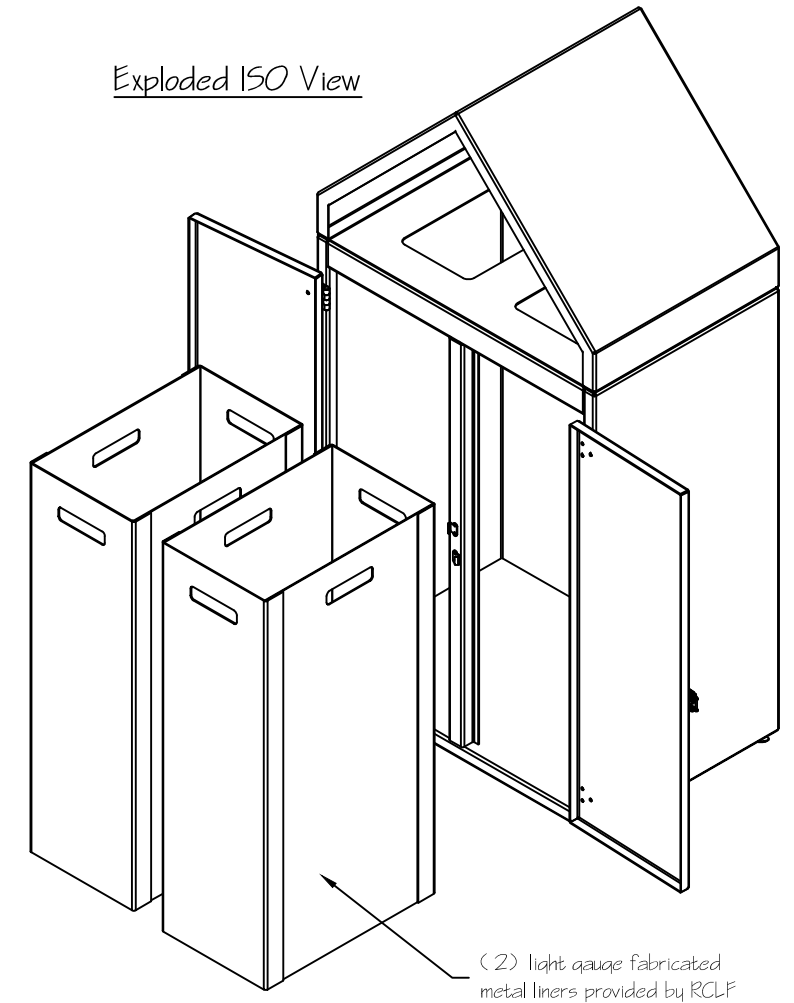

RF-R-0507

- approved
- approved as noted
- not approved revise as noted

Date 11/20/25

Scale N.T.S

Drafter MCO

ISO View

Top View

(2) Rectangular Openings for Trash & Recycling

Exploded ISO View

Side View

Front View

Open space front & back

Stainless Steel Hinges secured with Stainless Steel Hardware

Trash & Recycling Stickers, opposite sides of each other, approx 6" diameter (see sticker option sheet to specify design and color of stickers)