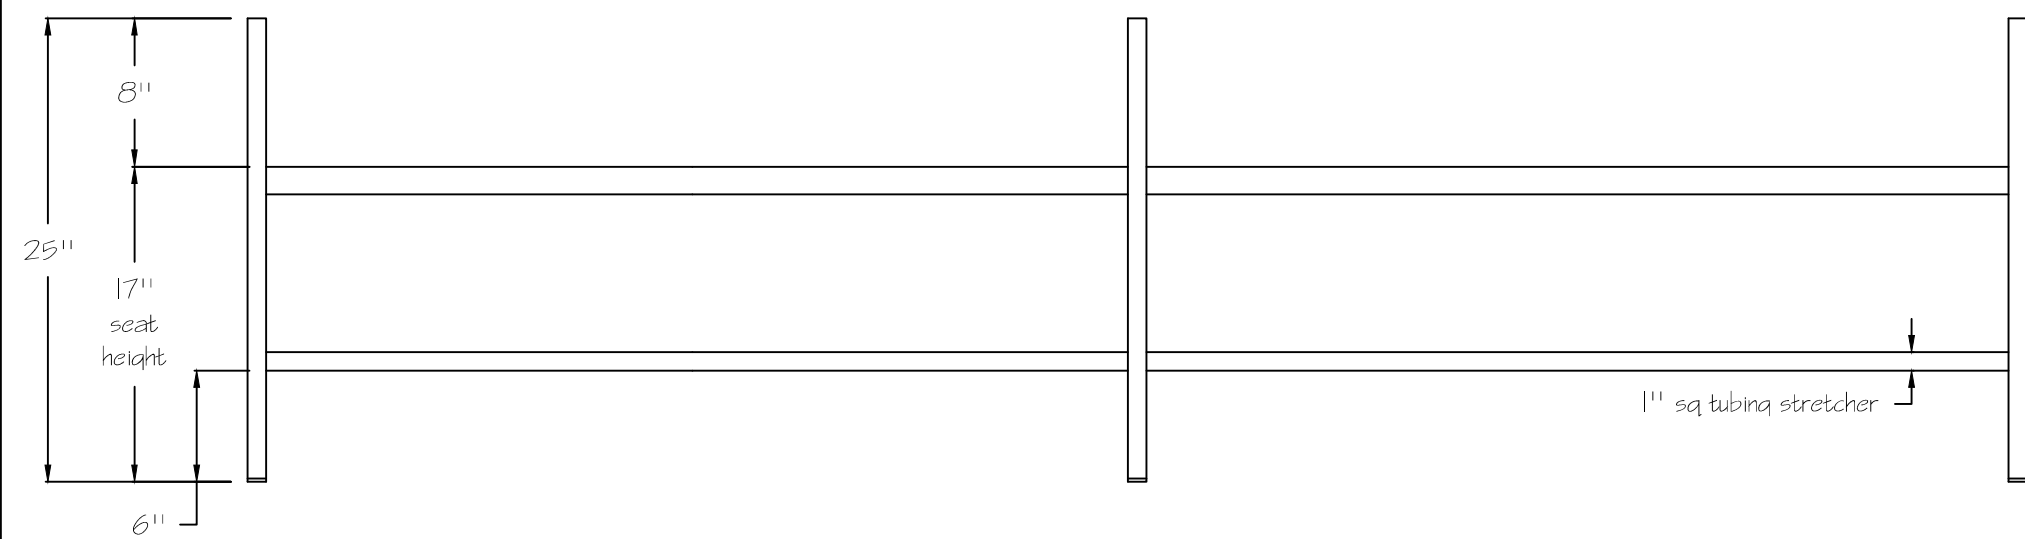

Sales Order: 9734-F	Custom 8' Bench, West Virginia University Logo	
Item: n/a	No. B-1479-8-SM-WVU	
Finish 1: Java PC - Bench	<input type="checkbox"/> approved	Date 10.19.17
Finish 2: Black Texture - Loops	<input type="checkbox"/> approved as noted	BY MBC
	<input type="checkbox"/> not approved revise as noted	Scale 3/36" = 1"
PHONE: 540.342.1548	FAX: 540.342.1417	WEB: RCLFINC.COM

Renaissance reserves the right to make adjustments during fabrication to ensure product integrity, performance, and meet applicable UL standards.

Top Elevation

Front Elevation

Side Elevation