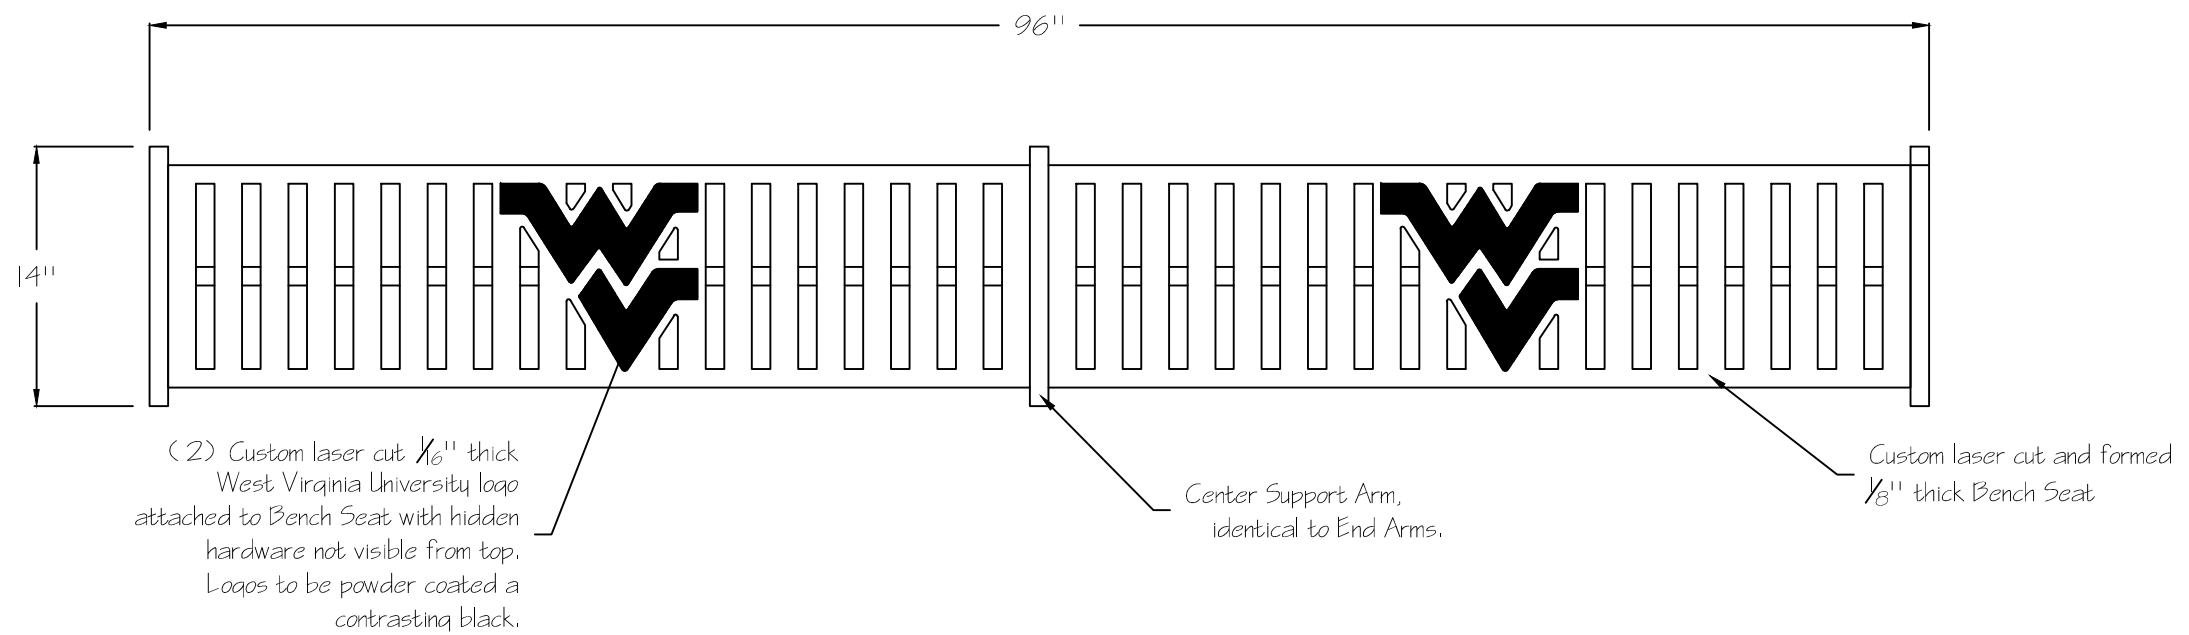

Sales Order: 9734-F	Custom 8' Bench, West Virginia University Logo	
Item: n/a	No. B-1479-8-SM-WVU	
Finish 1: Java PC - Bench	<input type="checkbox"/> approved	Date 10.19.17
Finish 2: Black Texture - Loops	<input type="checkbox"/> approved as noted	BY MBC
	<input type="checkbox"/> not approved revise as noted	Scale 3/36" = 1"
PHONE: 540.342.1548	FAX: 540.342.1417	WEB: RCLFINC.COM

Renaissance reserves the right to make adjustments during fabrication to ensure product integrity, performance, and meet applicable UL standards.

Top Elevation

Front Elevation

Side Elevation